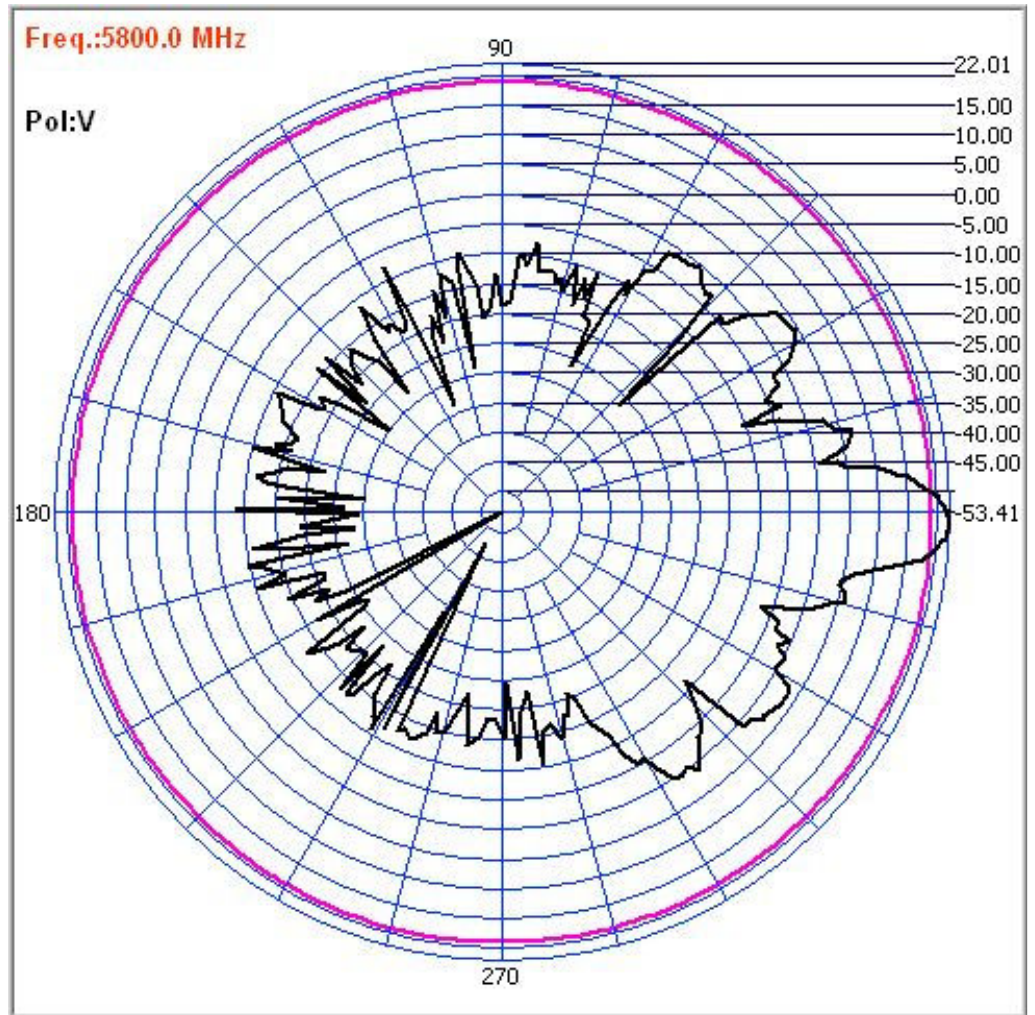

Accessories

5 GHz 23 dBi Flat Panel Antenna

High Power Wi-Fi with Indoor/Outdoor 5 GHz Flat Panel Antenna

ValuePoint™ Networks 5 GHz 23 dBi Flat Panel Antenna is designed for **outdoor or indoor** Wi-Fi deployment in a hospitality, MTU/MDU, industrial, WISP, municipality, outdoor, or other application. It has a 23 dBi gain and makes a nice compliment to the SuperMesh™ when used with an N-N antenna cable. The high power of the 23 dBi flat panel is perfect for long distance line-of-sight mesh applications. The Flat Panel antenna comes with its own mounting bracket for easy installation. Pricing for the Flat Panel antenna is more cost effective than ever before, dramatically lowering your infrastructure costs, and increasing your Return on Investment.

Hardware Features

Type: Panel antenna
Linear: V or H
Frequency: 5 GHz
Impedance: 50 ohm
Antenna Pattern: 10 Degrees
VSWR: ≤ 2.0
Gain: 23 dBi
Power handling: 10 Watt
Size: 322*322*12mm
Weight: 1360g(include swivel).
Operation temp: -30°C + 60°C
Material: Cover & Base: Injection ABS
Mount: Stainless steel, Electro-plating

Technical Specifications
H-Plane Field Pattern

E-Plane Field Pattern